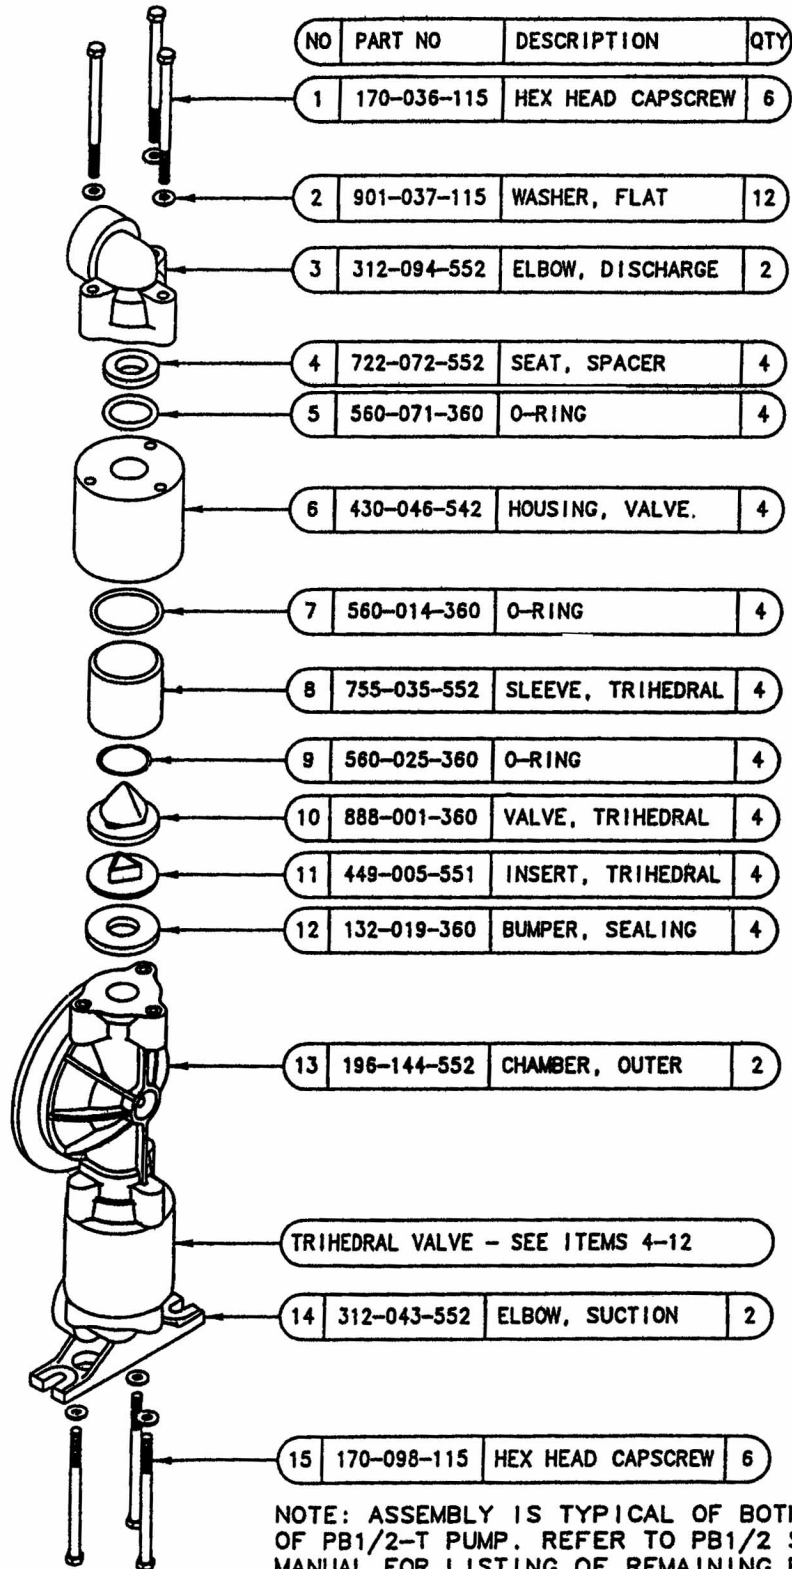

SUPPLEMENT SHEET
TYPICAL ASSEMBLY OF WETTED END PARTS
FOR THE PB 1/2-T

NOTE: ASSEMBLY IS TYPICAL OF BOTH SIDES OF PB1/2-T PUMP. REFER TO PB1/2 SERVICE MANUAL FOR LISTING OF REMAINING PARTS